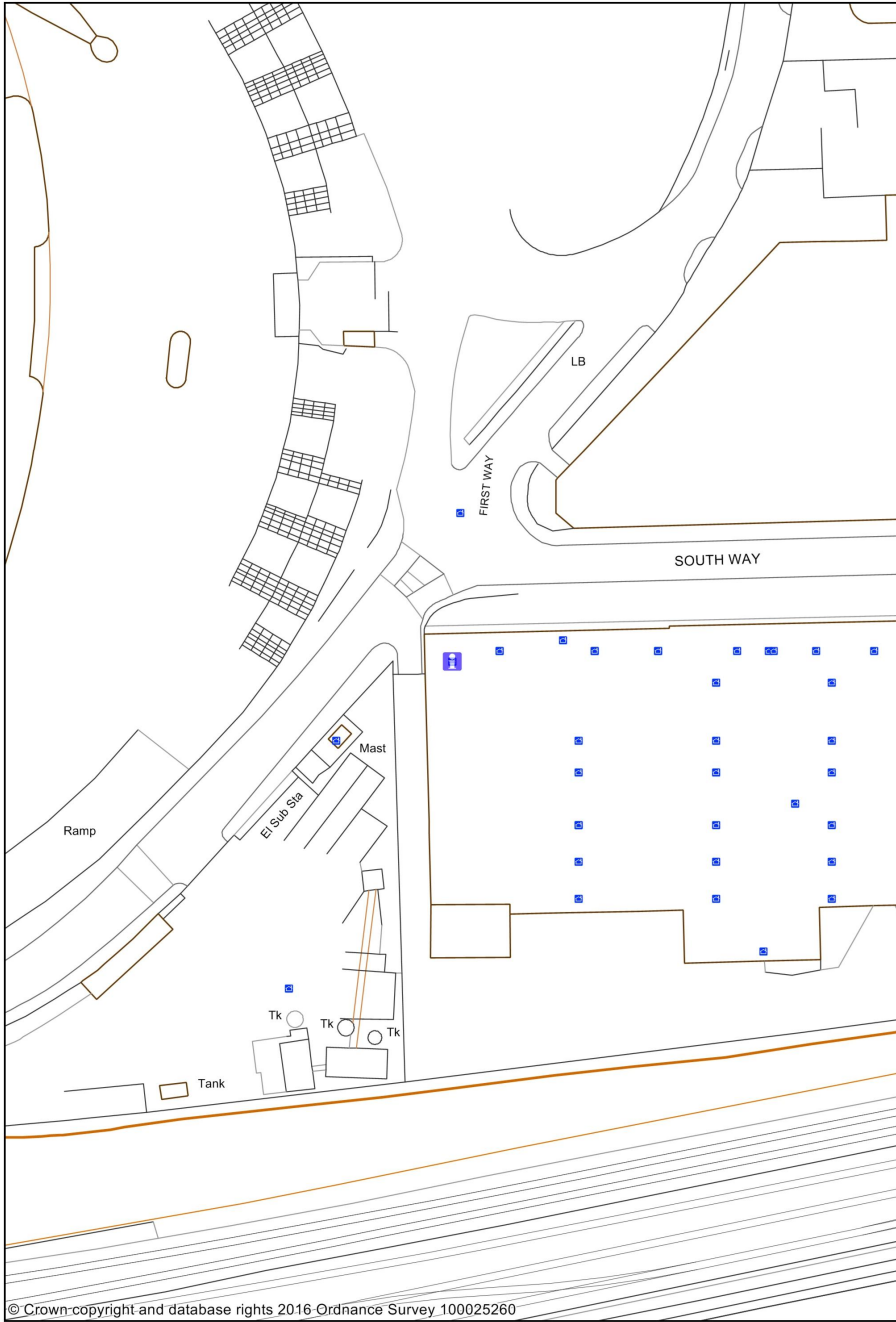

Ruby Lounge 1 Popin Centre South Way Wembley

1:1000

0 0.01 0.02 kilometres

Brent